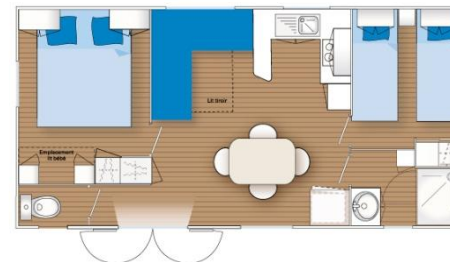

BATHROOM AND TOILETS

- ✚ Large shower and sink
- ✚ 1 electric heater
- ✚ Independent toilet