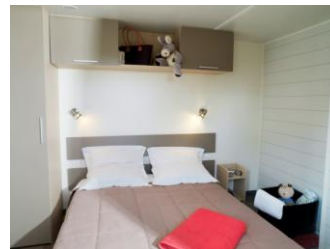

BATHROOM AND TOILETS

- ✚ Large shower and sink
- ✚ 1 electric heater
- ✚ Independent toilet

BEDROOM 1

- ✚ Bed 200x160
- ✚ 1 electric heater

BEDROOM 2

- ✚ 2 twin beds 190x80
- ✚ 1 electric heater

PACIFIQUE 2009 - 8.08 x 4.00 (25 +10 m²)