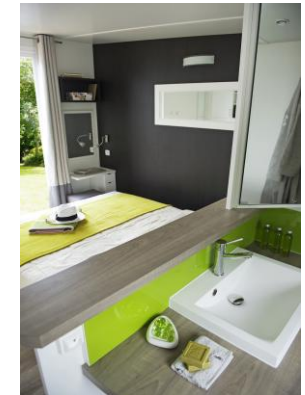

BEDROOM 1

- + Bed 190x140

BEDROOM 2

- + 2 twins bed 190x80,

BEDROOM 3

- + 2 bunk beds 190x80

BASIC LIST OF EQUIPEMENT

6 plates	1 set of salad servers
6 dessert plates	2 spatulas
6 bowls	1 corkscrew
6 glasses	1 coffee maker
6 cups	1 towel rack
1 sieve	1 tin opener
1 salad bowl	1 bottle-opener
1 dish	1 vegetable grater
1 oven dish	1 chopping board
3 saucepans	1 ashtray
2 frying pan	1 table mat
1 bread basket	1 basin
1 carafe	1 mop
1 salad basket	6 coat hangers
6 forks	1 dustpan + brush
6 knives	1 bucket + floor cloth
6 spoons	1 garden lounge+sunshde
6 teaspoons	Blanket, pillow, pillows case