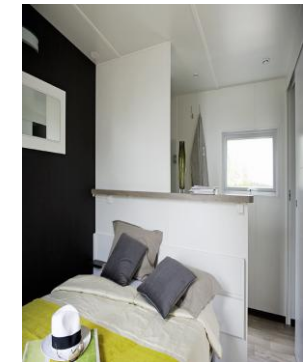

BEDROOM 1

- + Bed 190x140

BEDROOM 2

- + 2 twins bed 190x80,

BEDROOM 3

- + 2 bunk beds 190x80

BASIC LIST OF EQUIPEMENT

6 plates	1 set of salad servers
6 dessert plates	2 spatulas
6 bowls	1 corkscrew
6 glasses	1 coffee maker
6 cups	1 towel rack
1 sieve	1 tin opener
1 salad bowl	1 bottle-opener
1 dish	1 vegetable grater
1 oven dish	1 chopping board
3 saucepans	1 ashtray
2 frying pan	1 table mat
1 bread basket	1 basin
1 carafe	1 mop
1 salad basket	6 coat hangers
6 forks	1 dustpan + brush
6 knives	1 bucket + floor cloth
6 spoons	1 garden lounge+sunshde
6 teaspoons	Blanket, pillow, pillows case